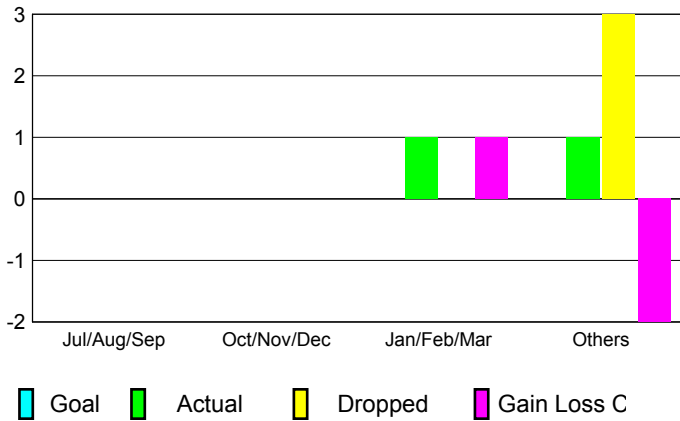

GMT: **M NAGARAJAN**

Location: **INDIA**

GMT CA: **6**

**CLUBS**

| Month            | New Club Goal | Actual New Clubs | Actual Dropped Clubs | Gain/Loss of Clubs |
|------------------|---------------|------------------|----------------------|--------------------|
| <b>2012-2013</b> |               |                  |                      |                    |
| Jul/Aug/Sep      |               | 0                | 0                    | 0                  |
| Oct/Nov/Dec      |               | 0                | 0                    | 0                  |
| Jan/Feb/Mar      |               | 1                | 0                    | 1                  |
| Apr/May/Jun      |               | 1                | 3                    | -2                 |
| <b>Totals</b>    |               | <b>2</b>         | <b>3</b>             | <b>-1</b>          |

**Club Results 2012-2013**  
Goal, New, Dropped, Gain/Loss

**YTD Status Quo Clubs 2012-2013**

Status Quo Clubs Compared to Status Quo Members

**Club Gain/Loss 2012-2013**

**MEMBERSHIP**

| Month            | Net Memb Goal | Actual New Memb | Actual Dropped Memb | Gain/Loss of Memb |
|------------------|---------------|-----------------|---------------------|-------------------|
| <b>2012-2013</b> |               |                 |                     |                   |
| Jul/Aug/Sep      |               | 68              | 37                  | 31                |
| Oct/Nov/Dec      |               | 156             | 46                  | 110               |
| Jan/Feb/Mar      |               | 63              | 8                   | 55                |
| Apr/May/Jun      |               | 119             | 127                 | -8                |
| <b>Totals</b>    |               | <b>406</b>      | <b>218</b>          | <b>188</b>        |