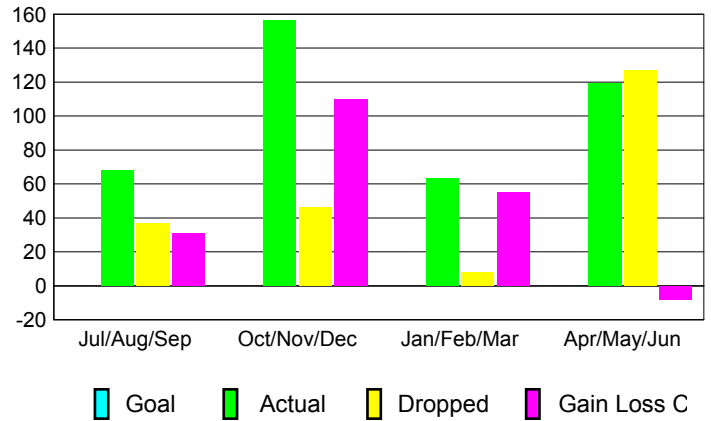

GMT: **M NAGARAJAN**

Location: **INDIA**

GMT CA: **6**

**CLUBS**

| Month            | New Club Goal | Actual New Clubs | Actual Dropped Clubs | Gain/Loss of Clubs |
|------------------|---------------|------------------|----------------------|--------------------|
| <b>2012-2013</b> |               |                  |                      |                    |
| Jul/Aug/Sep      |               | 0                | 0                    | 0                  |
| Oct/Nov/Dec      |               | 0                | 0                    | 0                  |
| Jan/Feb/Mar      |               | 1                | 0                    | 1                  |
| Apr/May/Jun      |               | 1                | 3                    | -2                 |
| <b>Totals</b>    |               | <b>2</b>         | <b>3</b>             | <b>-1</b>          |

**Club Results 2012-2013**  
Goal, New, Dropped, Gain/Loss

**YTD Status Quo Clubs 2012-2013**

Status Quo Clubs Compared to Status Quo Members

**Club Gain/Loss 2012-2013**

**MEMBERSHIP**

| Month            | Net Memb Goal | Actual New Memb | Actual Dropped Memb | Gain/Loss of Memb |
|------------------|---------------|-----------------|---------------------|-------------------|
| <b>2012-2013</b> |               |                 |                     |                   |
| Jul/Aug/Sep      |               | 68              | 37                  | 31                |
| Oct/Nov/Dec      |               | 156             | 46                  | 110               |
| Jan/Feb/Mar      |               | 63              | 8                   | 55                |
| Apr/May/Jun      |               | 119             | 127                 | -8                |
| <b>Totals</b>    |               | <b>406</b>      | <b>218</b>          | <b>188</b>        |

**Membership Results 2012-2013**  
Goal, New, Dropped, Gain/Loss

**Gender Comparison 2012-2013**

**Membership Gain/Loss 2012-2013**