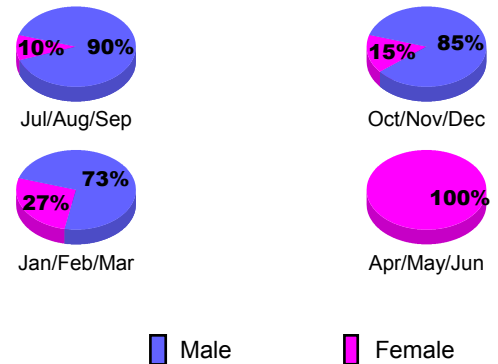

**Club Results 2012-2013**  
Goal, New, Dropped, Gain/Loss

**YTD Status Quo Clubs 2012-2013**

Status Quo Clubs Compared to Status Quo Members

**Club Gain/Loss 2012-2013**

**MEMBERSHIP**

| Month            | Net Memb Goal | Actual New Memb | Actual Dropped Memb | Gain/Loss of Memb |
|------------------|---------------|-----------------|---------------------|-------------------|
| <b>2012-2013</b> |               |                 |                     |                   |
| Jul/Aug/Sep      |               | 68              | 37                  | 31                |
| Oct/Nov/Dec      |               | 156             | 46                  | 110               |
| Jan/Feb/Mar      |               | 63              | 8                   | 55                |
| Apr/May/Jun      |               | 119             | 127                 | -8                |
| <b>Totals</b>    |               | <b>406</b>      | <b>218</b>          | <b>188</b>        |

**Membership Results 2012-2013**  
Goal, New, Dropped, Gain/Loss

**Gender Comparison 2012-2013**

**Membership Gain/Loss 2012-2013**